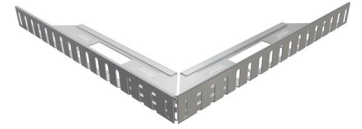

SKY GARDEN ALUMINIUM EDGE – RE100

SPECIFICATION DESCRIPTION

An attractive, contemporary alternative to purpose built, rendered lead or aluminium capped parapets. For use on exposed system edges to maintain the integrity of the green roof system during aeolian or storm events. Can be loosely laid and ballasted in place, but recommended to be glued in place. Adhesive is available from Sky Garden Ltd, however we recommend that any adhesive used is checked with the waterproof membrane manufacturer before use. The aluminium edging is lightweight, robust and can be cut to length, slots cut into edging for drainage requirements.

TECHNICAL DATA

Material	A mid sheen 1.5 mm thickness aluminium up-stand and connecting plate, perforated for drainage.
Thickness	1.5 mm
Finish	Mid sheen natural (unpainted)
Height	100mm (available in other sizes)
Length	2400mm or 1000mm
Base	100mm
Lengths per pallet	Max 210
Powder coating	Available in any RAL colour